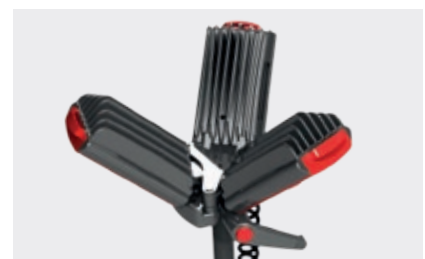

360° illumination pointing downwards